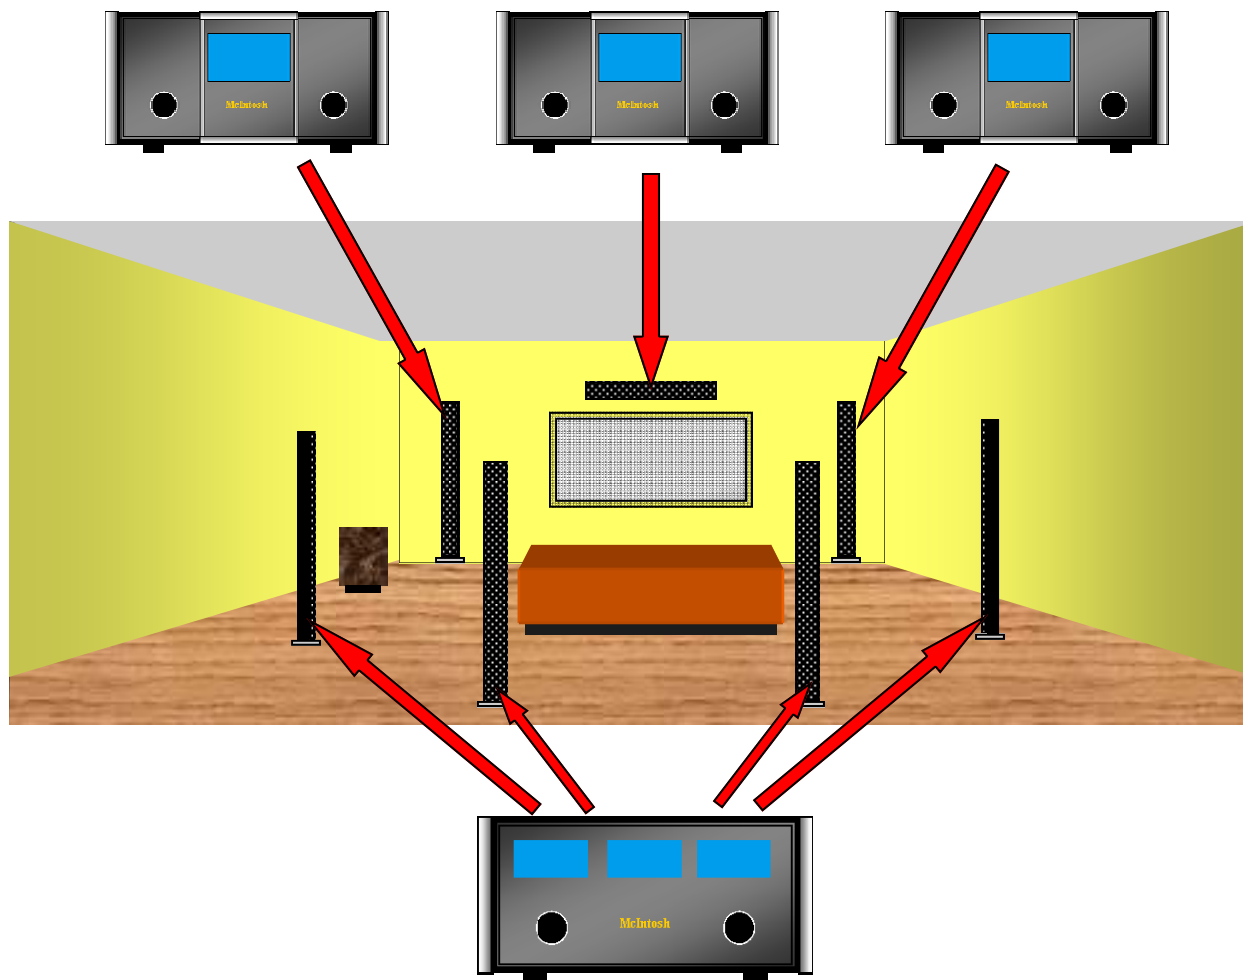

*USING MONOBLOCK AMPS W/AUTOFORMERS ON THE FRONT CHANNELS FOR THE BEST PERFORMANCE*

THE MC207 POWERS SIDE SURROUNDS,  
REAR SURROUNDS PLUS ZONE B